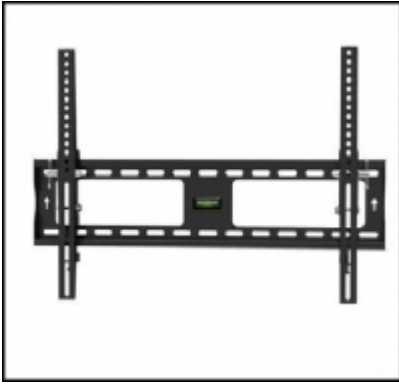

4. Umount 1044 Small Tilt Mount

[Call for Pricing](#)

ID: 1044 - A basic mount designed for tilt up and down movement. Ideal for small TV/monitor display screens. [\[Product Details...\]](#)

5. Umount 5611 Medium LCD LED Tilt & Turn Wall Mount

[Call for Pricing](#)

ID: 5611 - A universal LCD LED wall mount to fit all screens from 25" up to 37". Unique design, Ideal for medium TV screens. [\[Product Details...\]](#)

6. Umount 1003 Medium Tilt Mount

[Call for Pricing](#)

ID: 1003 - A versatile mount designed with tilt up and down movement. Ideal for medium TV display screens. [\[Product Details...\]](#)

7. Umount 1032 Medium Tilt Mount

[Call for Pricing](#)

ID: 1032 - A versatile mount designed with tilt up and down movement. Ideal for medium TV display screens. [\[Product Details...\]](#)

8. Umount 112MT Large Tilt Mount

[Call for Pricing](#)

ID: 112MT - A budget mount designed with tilt up and down movement. Ideal for large TV display screens.