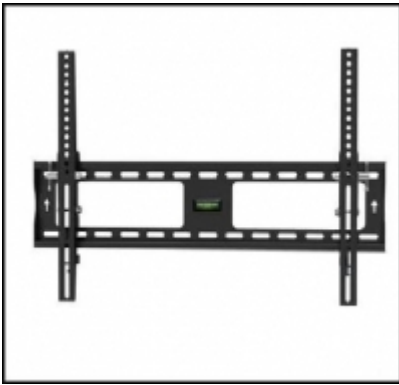

4. Umount 1044 Small Tilt Mount

[Call for Pricing](#)

ID: 1044 - A basic mount designed for tilt up and down movement. Ideal for small TV/monitor display screens. [\[Product Details...\]](#)

5. Umount 5611 Medium LCD LED Tilt & Turn Wall Mount

[Call for Pricing](#)

ID: 1003 - A versatile mount designed with tilt up and down movement. Ideal for medium TV display screens. [\[Product Details...\]](#)

7. Umount 1032 Medium Tilt Mount

[Call for Pricing](#)

ID: 1032 - A versatile mount designed with tilt up and down movement. Ideal for medium TV display screens. [\[Product Details...\]](#)

8. Umount 112MT Large Tilt Mount

[Call for Pricing](#)

ID: 112MT - A budget mount designed with tilt up and down movement. Ideal for large TV display screens.

[\[Product Details...\]](#)

9. Umount 1005 Large Flat/Tilt Mount

[Call for Pricing](#)

ID: 1005 - A versatile mount designed with tilt downward movement or flat position. Ideal for large TV display screens. [\[Product Details...\]](#)