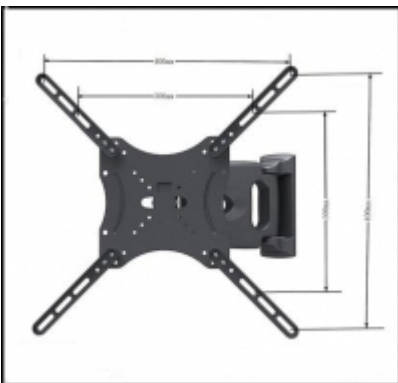

Movement/Action: Swivel movement with pull out motion, the product can be moved into desired direction, with tilt option.

VESA Standards: 75/100/200/300/400/600 and 700mm

1. UMount 1050 Small Cantilever TV Bracket
[Call for Pricing](#)

ID: 1050 A swivel and tiltable mount with pull out function. Ideal for corner mounting small TV/monitor screens. [\[Product Details...\]](#)

2. UMount 1075 Small Cantilever TV Bracket

[Call for Pricing](#)

ID: 1075 A swivel and tilt-able mount with pull out function. Ideal for corner mounting small TV/monitor screens. [\[Product Details...\]](#)

3. UMount 1082 Medium Cantilever TV Bracket

[Call for Pricing](#)

ID: 1082 A swivel and tilt-able mount with pull out function. Ideal for corner mounting medium LCD, LED and Plasma TV screens. [\[Product Details...\]](#)

4. UMount 1080 Medium Swivel TV Bracket

[Call for Pricing](#)