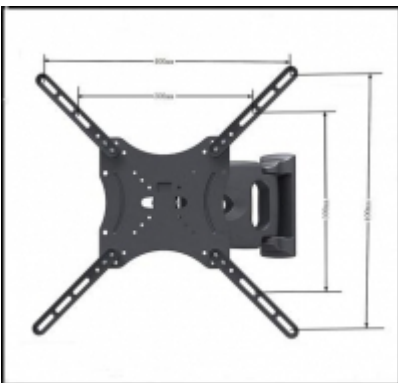

**VESA Standards:** 75/100/200/300/400/600 and 700mm

**1. UMount 1050 Small Cantilever TV Bracket**  
[Call for Pricing](#)

**ID: 1050** A swivel and tiltable mount with pull out function. Ideal for corner mounting small TV/monitor screens. [\[Product Details...\]](#)

## 2. UMount 1075 Small Cantilever TV Bracket

[Call for Pricing](#)

**ID: 1075** A swivel and tilt-able mount with pull out function. Ideal for corner mounting small TV/monitor screens. [\[Product Details...\]](#)

## 3. UMount 1082 Medium Cantilever TV Bracket

[Call for Pricing](#)

**ID: 1082** A swivel and tilt-able mount with pull out function. Ideal for corner mounting medium LCD, LED and Plasma TV screens. [\[Product Details...\]](#)

## 4. UMount 1080 Medium Swivel TV Bracket

[Call for Pricing](#)

**ID: 1080** A swivel and tilt-able mount with pull out function. Ideal for corner mounting medium LCD, LED and Plasma TV screens up to 42. [\[Product Details...\]](#)