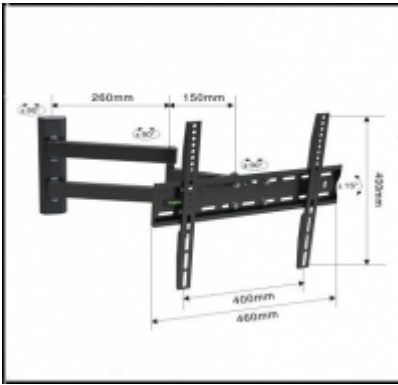

## 2. UMount 1075 Small Cantilever TV Bracket

[Call for Pricing](#)

**ID: 1075** A swivel and tilt-able mount with pull out function. Ideal for corner mounting small TV/monitor screens. [\[Product Details...\]](#)

## 3. UMount 1082 Medium Cantilever TV Bracket

[Call for Pricing](#)

**ID: 1082** A swivel and tilt-able mount with pull out function. Ideal for corner mounting medium LCD, LED and Plasma TV screens. [\[Product Details...\]](#)

## 4. UMount 1080 Medium Swivel TV Bracket

[Call for Pricing](#)

**ID: 1080** A swivel and tilt-able mount with pull out function. Ideal for corner mounting medium LCD, LED and Plasma TV screens up to 42. [\[Product Details...\]](#)

#### 5. UMount 1215 Medium Cantilever TV Bracket

[Call for Pricing](#)

**ID: 1215** A swivel and tilt-able mount with pull out function. Ideal for corner mounting medium LCD, LED and Plasma TV screens up to 42". [\[Product Details...\]](#)