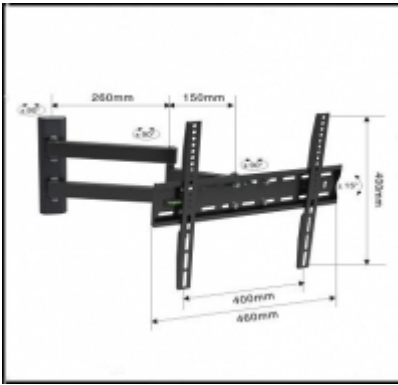

ID: 1050 A swivel and tiltable mount with pull out function. Ideal for corner mounting small TV/monitor screens. [\[Product Details...\]](#)

2. UMount 1075 Small Cantilever TV Bracket

[Call for Pricing](#)

ID: 1075 A swivel and tilt-able mount with pull out function. Ideal for corner mounting small TV/monitor screens. [\[Product Details...\]](#)

3. UMount 1082 Medium Cantilever TV Bracket

[Call for Pricing](#)

ID: 1082 A swivel and tilt-able mount with pull out function. Ideal for corner mounting medium LCD, LED and Plasma TV screens. [\[Product Details...\]](#)

4. UMount 1080 Medium Swivel TV Bracket

[Call for Pricing](#)

ID: 1080 A swivel and tilt-able mount with pull out function. Ideal for corner mounting medium LCD, LED and Plasma TV screens up to 42. [\[Product Details...\]](#)

5. UMount 1215 Medium Cantilever TV Bracket