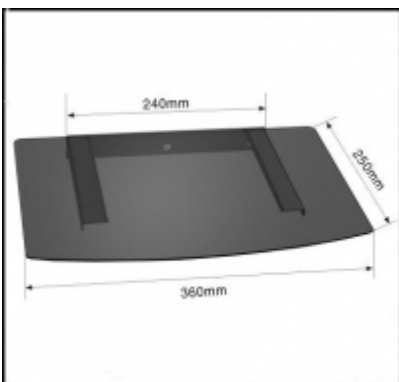

4. Umount 1SB Floating One Shelf AV Support

[Call for Pricing](#)

ID: 1SB - A Value wall mounted one glass AV shelf, a perfect partner to any of the Umount wall bracket. Incorporates cable management. [[Product Details...]](#)